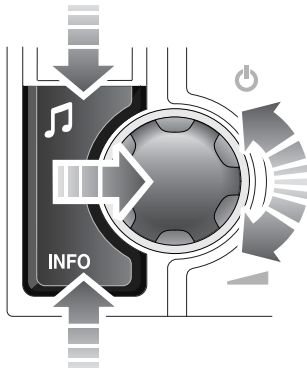

Audio unit overview

AUDIO UNIT OVERVIEW

Audio overview

E85366

1. On or off and volume control
 - Press to switch on or off
 - Rotate to adjust volume
2. Information display screen
3. Rearward search or previous track button
 - Radio station automatic rearward search
 - Compact disc previous track or beginning of track
4. Manual tuning or review button
 - Radio station manual rearward search
 - Compact disc rearward search (review)
5. Compact disc eject button
6. Manual tuning or cue button
 - Radio station manual forward search
 - Compact disc forward search (cue)
7. Forward search or next track button
 - Radio station automatic forward search
 - Compact disc next track
8. Compact disc slot
9. Compact disc player and AUX mode button
10. Telephone mode button
11. Audio MENU button:
 - FM settings
 - Clock
 - CD settings
 - Random
 - AUX settings
12. EXIT button
13. Audio MENU control
 - Rotate to scroll through menu options or radio presets
 - Press to enable or disable the function
14. SCAN button
 - Press during CD play to listen to the first 10 seconds of each track
15. Input keypad
16. AUTO button
 - Press to automatically store radio stations

Audio unit overview

17. INFO button

- Press and release to activate a program type (PTY) search

18. Tone and volume settings button

- Press and release for tone settings menu
- Press and hold for volume settings menu

19. AM waveband button

20. FM waveband button

Basic audio functions

E83955

- Press rotary control to switch audio unit on or off.
- Rotate control to adjust volume or to adjust menu settings levels.
- Press and release tone button to access the tone settings menu.
- Press and hold tone button to access the volume settings menu.
- Press and release **INFO** button to activate a PTY search.