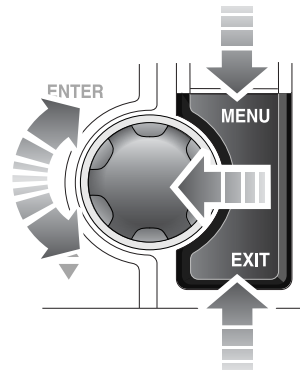

Audio unit overview

AUDIO UNIT OVERVIEW

Audio overview

E85366

1. On or off and volume control
 - Press to switch on or off
 - Rotate to adjust volume
2. Information display screen
3. Rearward search or previous track button
 - Radio station automatic rearward search
 - Compact disc previous track or beginning of track
4. Manual tuning or review button
 - Radio station manual rearward search
 - Compact disc rearward search (review)
5. Compact disc eject button
6. Manual tuning or cue button
 - Radio station manual forward search
 - Compact disc forward search (cue)
7. Forward search or next track button
 - Radio station automatic forward search
 - Compact disc next track
8. Compact disc slot
9. Compact disc player and AUX mode button
10. Telephone mode button
11. Audio MENU button:
 - FM settings
 - Clock
 - CD settings
 - Random
 - AUX settings
12. EXIT button
13. Audio MENU control
 - Rotate to scroll through menu options or radio presets
 - Press to enable or disable the function
14. SCAN button
 - Press during CD play to listen to the first 10 seconds of each track
15. Input keypad
16. AUTO button
 - Press to automatically store radio stations

19. AM waveband button

20. FM waveband button

Basic audio functions

E83955

- Press rotary control to switch audio unit on or off.
- Rotate control to adjust volume or to adjust menu settings levels.
- Press and release tone button to access the tone settings menu.
- Press and hold tone button to access the volume settings menu.
- Press and release **INFO** button to activate a PTY search.

E83956

- Press **MENU** button to access various audio menus.
- Rotate control to scroll through menu items.
- Press rotary control to enter or confirm menu selection.
- Press and release **EXIT** button to go back to the previous screen.
- Press and hold **EXIT** button to return to main display.