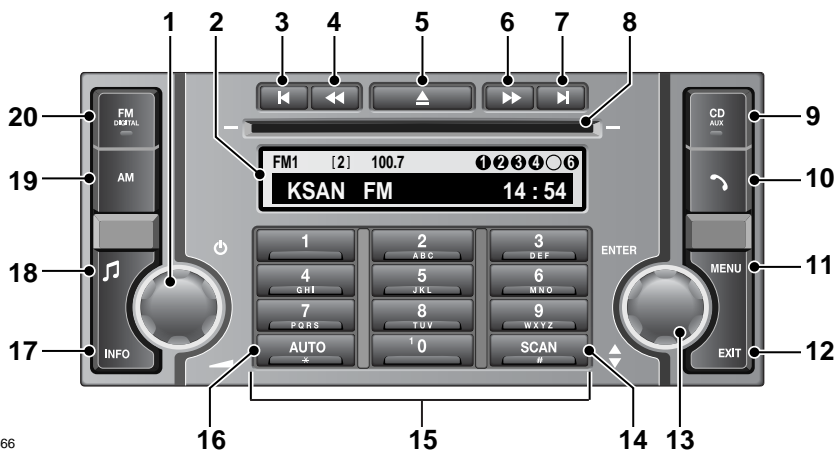

Audio unit overview

AUDIO UNIT OVERVIEW

Audio overview

E85366

1. On or off and volume control
 - Press to switch on or off
 - Rotate to adjust volume
2. Information display screen
3. Rearward search or previous track button
 - Radio station automatic rearward search
 - Compact disc previous track or beginning of track
4. Manual tuning or review button
 - Radio station manual rearward search
 - Compact disc rearward search (review)
5. Compact disc eject button
6. Manual tuning or cue button
 - Radio station manual forward search
 - Compact disc forward search (cue)
7. Forward search or next track button
 - Radio station automatic forward search
 - Compact disc next track
8. Compact disc slot
9. Compact disc player and AUX mode button
10. Telephone mode button
11. Audio MENU button:
 - FM settings
 - Clock
 - CD settings
 - Random
 - AUX settings
12. EXIT button
13. Audio MENU control
 - Rotate to scroll through menu options or radio presets
 - Press to enable or disable the function
14. SCAN button
 - Press during CD play to listen to the first 10 seconds of each track
15. Input keypad
16. AUTO button
 - Press to automatically store radio stations

Audio unit overview

17. INFO button

- Press and release to activate a program type (PTY) search

18. Tone and volume settings button

- Press and release for tone settings menu
- Press and hold for volume settings menu

19. AM waveband button

20. FM waveband button

Basic audio functions

E83955

- Press rotary control to switch audio unit on or off.
- Rotate control to adjust volume or to adjust menu settings levels.
- Press and release tone button to access the tone settings menu.
- Press and hold tone button to access the volume settings menu.
- Press and release **INFO** button to activate a PTY search.